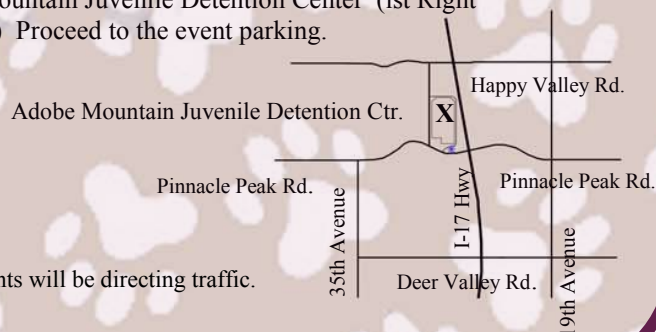

**What: Arizona Game & Fish Department  
Adobe Mountain Wildlife Center  
OPEN HOUSE**

**Where: Adobe Mountain Wildlife Center  
2800 West Pinnacle Peak Road  
(West Side of I-17)**

**When: Saturday November 21, 2009 &  
Sunday November 22, 2009  
10:00am to 3:00 pm**

**Food and Beverages will be available for purchase.**

**Free Admission !!!**

**Free Parking !!!**

Directions:

Take I-17 to Pinnacle Peak (exit 217). Westside of I-17.  
Enter Adobe Mountain Juvenile Detention Center (1st Right  
from I-17 Hwy) Proceed to the event parking.